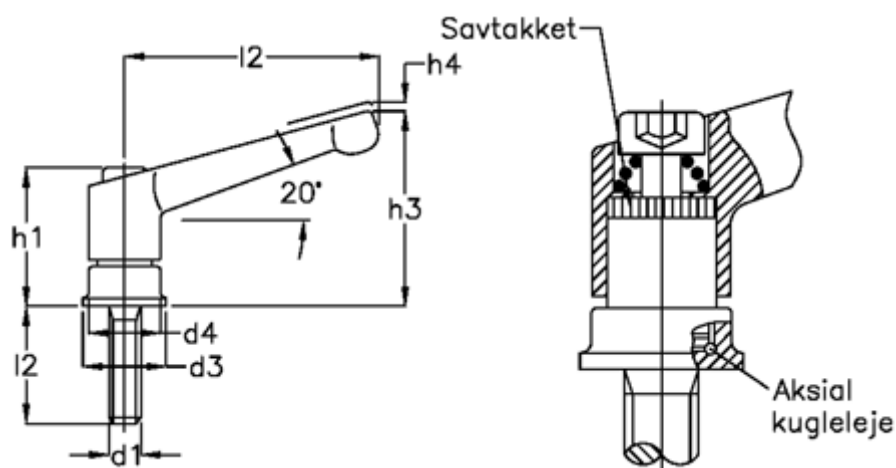

Article number: 20578978C

Description: E+G Adjustable hand lever
GN 300.4-78-M8-21-SW matt black

Measures

d1 = M 8
d3 = 25
d4 = 21.0
h1 = 39.5
h3 = 58.5
h4 = 4.0
l1 = 78
l2 = 21